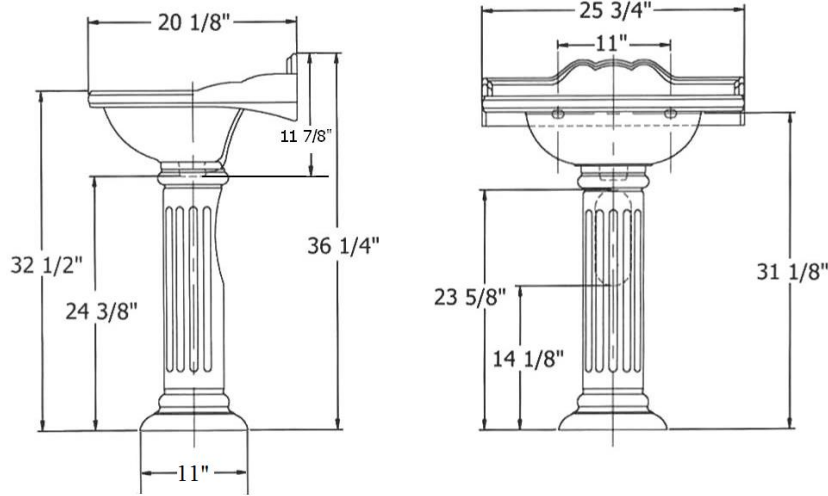

0312 & 0311 'Carla' Pedestal Shown with 'Carla' Washbasin

Part #

Description

01

Mounting Kit

Technical Information

- For **0311** Washbasin, specify 3-hole 8" C.T.C. standard, (e.g. **0311203**) or single hole special order, (e.g. **0311201**).
- Both **0311** & **0312** available in Moustier Polychrome (**01**), Moustier Bleu (**02**), Moustier Rose (**03**), Vieux Rouen (**04**), Sceau Rose (**05**), Sceau Bleu (**06**), Berain Rose (**07**), Berain Vert (**08**), Berain Bleu (**09**), Romantique (**10**), Rouen Marly (**11**), White (**20**) and Avesnes (**21**).
- Please See Cleaning Instructions: <http://herbeau.com/CleaningAll.pdf> For Finish Care and Maintenance Information.

Please follow example when ordering parts for 0311 Carla Basin

- To order part#01 – Mounting Kit

○ 920051

Herbeau[®]
L'Art du Sanitaire depuis 1857

0312 - 'Carla' Pedestal (shown with 0311 'Carla' washbasin)

*P/N = PART NUMBER

1 - P/N 920051