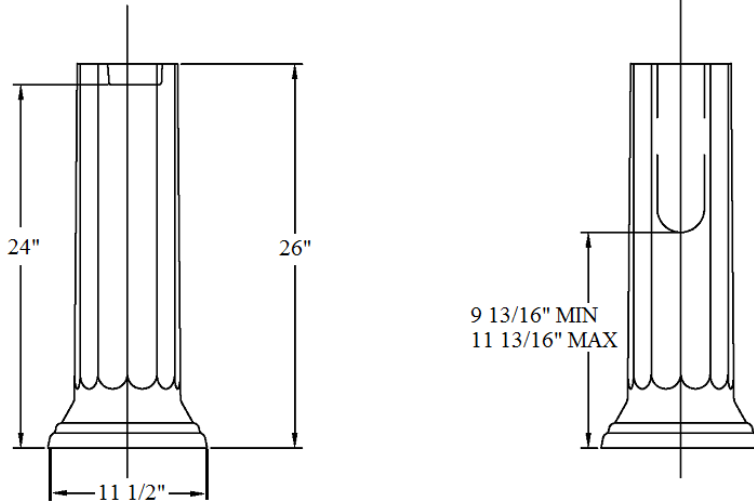

# 0304 – ‘Charleston’ Pedestal

Part #

Description

## Technical Information

- For washbasin, please refer to **0301** ‘Charles’ Washbasin or **0303** ‘Charleston’ Washbasin to complete ‘Charleston’ Pedestal Sink.
- Available in Moustier Polychrome (**01**), Moustier Bleu (**02**), Moustier Rose (**03**), Vieux Rouen (**04**), Sceau Rose (**05**), Sceau Bleu (**06**), Berain Rose (**07**), Berain Vert (**08**), Berain Bleu (**09**), Romantique (**10**), Rouen Marly (**11**), White (**20**) and Avesnes (**21**).
- Please See Cleaning Instructions:  
<http://herbeau.com/CleaningAll.pdf> For Finish Care and Maintenance Information.