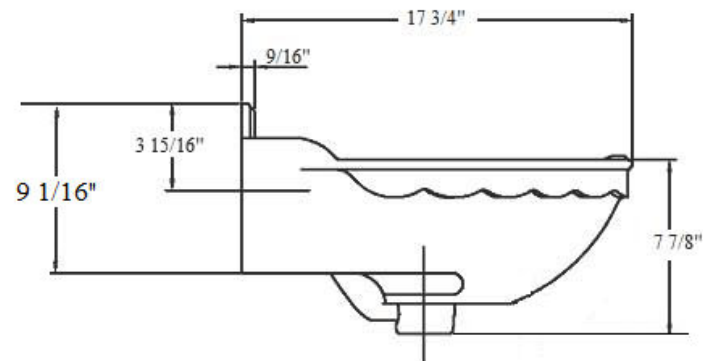

### Technical Information

- Vitreous China.
- Specify 3-hole 8” C.T.C. standard (e.g. **0301203**) or single hole-special order, (e.g. **0301201**).
- For pedestal ordering, refer to **0304** ‘Charles’ Pedestal.
- Available in Moustier Polychrome (**01**), Moustier Bleu (**02**), Moustier Rose (**03**), Vieux Rouen (**04**), Sceau Rose (**05**), Sceau Bleu (**06**), Berain Rose (**07**), Berain Vert (**08**), Berain Bleu (**09**), Romantique (**10**), Rouen Marly (**11**), White (**20**) and Avesnes (**21**).
- Please See Cleaning Instructions:  
<http://herbeau.com/CleaningAll.pdf> For Finish Care and Maintenance Information.

Please follow example when ordering parts for ‘Charles’ Washbasin

- To order part#01 – Mounting Hardware
  - 920051

**Herbeau**<sup>®</sup>  
 L'Art du Sanitaire depuis 1857

# 0301- 'Charles' Washbasin - 2017

\*P/N = PART NUMBER

1-P/N 920051