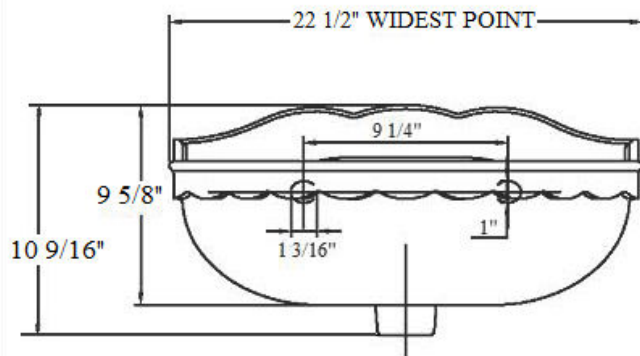

0301- 'Charles' Washbasin - 2017