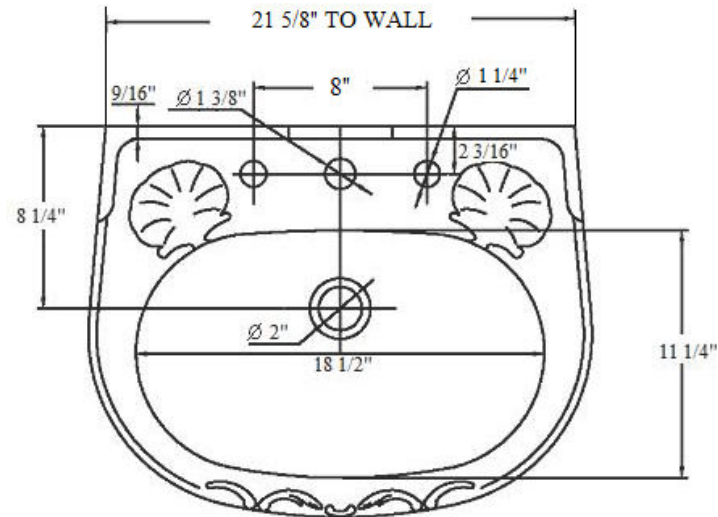

### Technical Information

- Vitreous China.
- Specify 3-hole 8” C.T.C. standard (e.g. **0301203**) or single hole-special order, (e.g. **0301201**).
- For pedestal ordering, refer to **0304** ‘Charles’ Pedestal.
- Available in Moustier Polychrome (**01**), Moustier Bleu (**02**), Moustier Rose (**03**), Vieux Rouen (**04**), Sceau Rose (**05**), Sceau Bleu (**06**), Berain Rose (**07**), Berain Vert (**08**), Berain Bleu (**09**), Romantique (**10**), Rouen Marly (**11**), White (**20**) and Avesnes (**21**).
- Please See Cleaning Instructions:  
<http://herbeau.com/CleaningAll.pdf> For Finish Care and Maintenance Information.

Please follow example when ordering parts for ‘Charles’ Washbasin

- To order part#01 – Mounting Hardware
  - 920051

**Herbeau**<sup>®</sup>  
 L'Art du Sanitaire depuis 1857

# 0301- 'Charles' Washbasin - 2017

\*P/N = PART NUMBER

1-P/N 920051