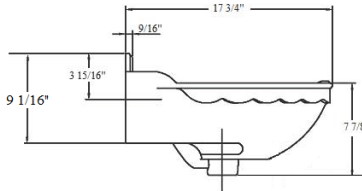

# 0301 – ‘Charles’ Washbasin

Part #

01

Description

Mounting Hardware

### Technical Information

- Vitreous China.
- Specify 3-hole 8” C.T.C. standard (e.g. **0301203**) or single hole-special order, (e.g. **0301201**).
- For pedestal ordering, refer to **0304** ‘Charles’ Pedestal.
- Available in Moustier Polychrome (**01**), Moustier Bleu (**02**), Moustier Rose (**03**), Vieux Rouen (**04**), Sceau Rose (**05**), Sceau Bleu (**06**), Berain Rose (**07**), Berain Vert (**08**), Berain Bleu (**09**), Romantique (**10**), Rouen Marly (**11**), White (**20**) and Avesnes (**21**).
- Please See Cleaning Instructions:  
<http://herbeau.com/CleaningAll.pdf> For Finish Care and Maintenance Information.

# 0301- 'Charles' Washbasin - 2017

\*P/N = PART NUMBER

1-P/N 920051