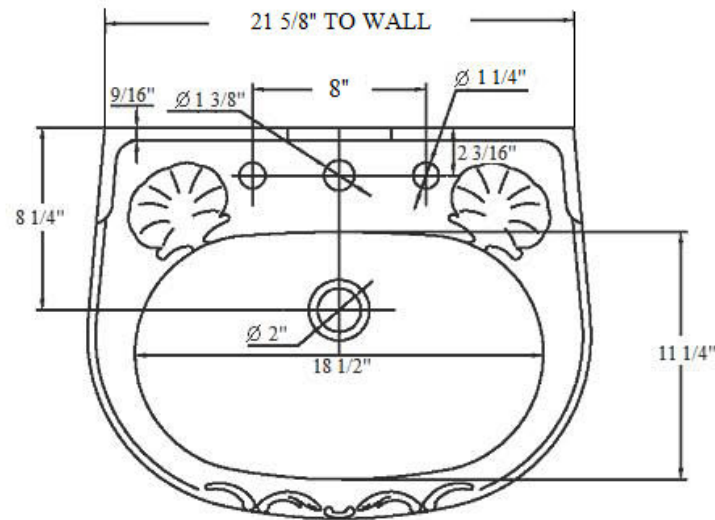

# 0301 – ‘Charles’ Washbasin

Part #

01

Description

Mounting Hardware

### Technical Information

- Vitreous China.
- Specify 3-hole 8” C.T.C. standard (e.g. **0301203**) or single hole-special order, (e.g. **0301201**).
- For pedestal ordering, refer to **0304** ‘Charles’ Pedestal.
- Available in Moustier Polychrome (**01**), Moustier Bleu (**02**), Moustier Rose (**03**), Vieux Rouen (**04**), Sceau Rose (**05**), Sceau Bleu (**06**), Berain Rose (**07**), Berain Vert (**08**), Berain Bleu (**09**), Romantique (**10**), Rouen Marly (**11**), White (**20**) and Avesnes (**21**).
- Please See Cleaning Instructions:  
<http://herbeau.com/CleaningAll.pdf> For Finish Care and Maintenance Information.

Please follow example when ordering parts for ‘Charles’ Washbasin

- To order part#01 – Mounting Hardware
  - 920051

**Herbeau**<sup>®</sup>  
 L'Art du Sanitaire depuis 1857

# 0301- 'Charles' Washbasin - 2017

\*P/N = PART NUMBER

1-P/N 920051