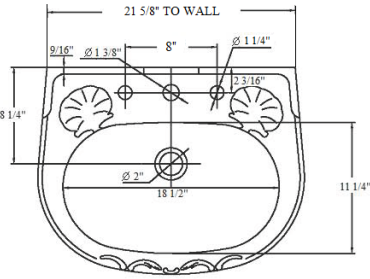

# 0301 – ‘Charles’ Washbasin

Part #

01

Description

Mounting Hardware

### Technical Information

- Vitreous China.
- Specify 3-hole 8” C.T.C. standard (e.g. **0301203**) or single hole-special order, (e.g. **0301201**).
- For pedestal ordering, refer to **0304** ‘Charles’ Pedestal.
- Available in Moustier Polychrome (**01**), Moustier Bleu (**02**), Moustier Rose (**03**), Vieux Rouen (**04**), Sceau Rose (**05**), Sceau Bleu (**06**), Berain Rose (**07**), Berain Vert (**08**), Berain Bleu (**09**), Romantique (**10**), Rouen Marly (**11**), White (**20**) and Avesnes (**21**).
- Please See Cleaning Instructions:  
<http://herbeau.com/CleaningAll.pdf> For Finish Care and Maintenance Information.

Please follow example when ordering parts for ‘Charles’ Washbasin

- To order part#01 – Mounting Hardware
  - 920051

**Herbeau**<sup>®</sup>  
 L'Art du Sanitaire depuis 1857

# 0301- 'Charles' Washbasin - 2017

\*P/N = PART NUMBER

1-P/N 920051