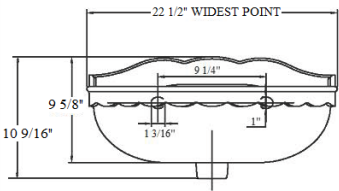

# 0301 – ‘Charles’ Washbasin

Part #

01

Description

Mounting Hardware

### Technical Information

- Vitreous China.
- Specify 3-hole 8” C.T.C. standard (e.g. **0301203**) or single hole-special order, (e.g. **0301201**).
- For pedestal ordering, refer to **0304** ‘Charles’ Pedestal.
- Available in Moustier Polychrome (**01**), Moustier Bleu (**02**), Moustier Rose (**03**), Vieux Rouen (**04**), Sceau Rose (**05**), Sceau Bleu (**06**), Berain Rose (**07**), Berain Vert (**08**), Berain Bleu (**09**), Romantique (**10**), Rouen Marly (**11**), White (**20**) and Avesnes (**21**).
- Please See Cleaning Instructions:  
<http://herbeau.com/CleaningAll.pdf> For Finish Care and Maintenance Information.