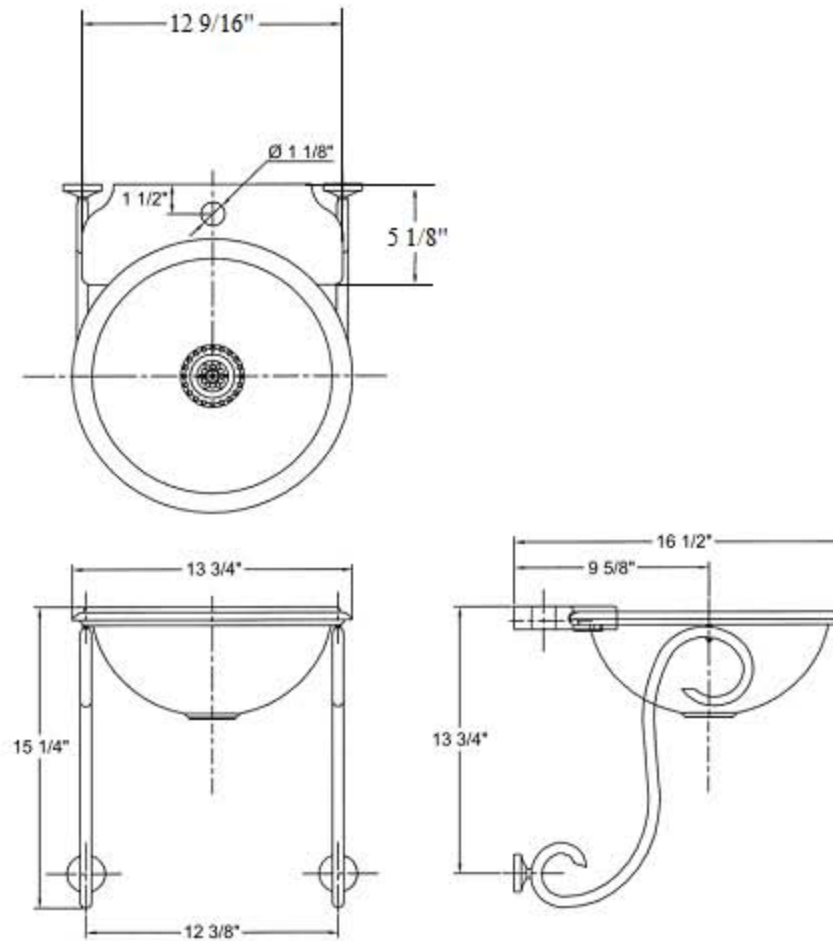

Technical Information

- Size: 13 3/4" W x 15 1/4" H x 16 1/2" D.
- Includes Azalee Grid Strainer (**2120**).
- Brass brackets, wooden shelf and bowl externally finished. Available finishes are French Weathered Brass (**47**), Polished Brass (**55**), Polished Nickel (**56**), Brushed Nickel (**57**), Satin Nickel (**60**) and Weathered Brass (**70**).
- Please See Cleaning Instructions: <http://herbeau.com/CleaningAll.pdf> For Finish Care and Maintenance Information.

Part#	Description
01	Finished Machine Screw
02	Finished Azalee Sink Trim
03	Wooden Support
04	Finished Arabesque Bowl
05	Rubber Gasket
06	Finished Drain Connection
07	Flat Rubber Washer
08	Finished Brass Drain Connection
09	Finished Brass Threaded Connection

Please follow example when ordering parts for 'Arabesque' Set

- To order part #14 – Wall Escutcheon For Arabesque
 - 990083xx
- Please substitute finish number needed in place of **xx**

Herbeau[®]
L'Art du Sanitaire depuis 1857

0214 - 'Arabesque' Set with Waste (2120) - 2017

0214 - 'Arabesque' Set with Waste (2120) - 2017

*P/N = PART NUMBER

○ = FINISHED PARTS

XX = TWO DIGIT FINISH CODE