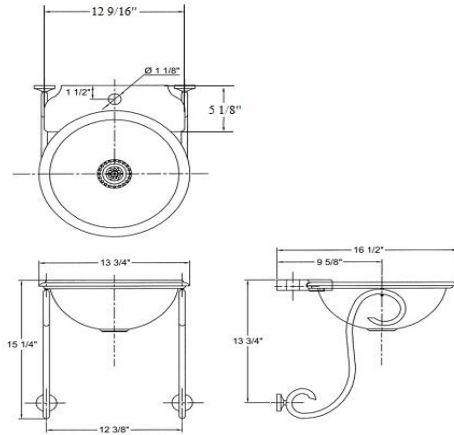

0214 - 'Arabesque' Set with Waste (2120)

Part#	Description
10	Washers
11	Finished Ring For 0214 Bowl
12	Finished Washer
13	Finished Nut
14	Finished 'S' Brackets For 0214
15	Finished Wall Escutcheon For Arabesque
16	Finished Brass Nut
17	Finished Screw

Technical Information

- Size: 13 3/4" W x 15 1/4" H x 16 1/2" D.
- Includes Azalee Grid Strainer (**2120**).
- Brass brackets, wooden shelf and bowl externally finished. Available finishes are French Weathered Brass (**47**), Polished Brass (**55**), Polished Nickel (**56**), Brushed Nickel (**57**), Satin Nickel (**60**) and Weathered Brass (**70**).
- Please See Cleaning Instructions: <http://herbeau.com/CleaningAll.pdf> For Finish Care and Maintenance Information.

Part#	Description
01	Finished Machine Screw
02	Finished Azalee Sink Trim
03	Wooden Support
04	Finished Arabesque Bowl
05	Rubber Gasket
06	Finished Drain Connection
07	Flat Rubber Washer
08	Finished Brass Drain Connection
09	Finished Brass Threaded Connection

0214 - 'Arabesque' Set with Waste (2120) - 2017

0214 - 'Arabesque' Set with Waste (2120) - 2017

*P/N = PART NUMBER

○ = FINISHED PARTS

XX = TWO DIGIT FINISH CODE