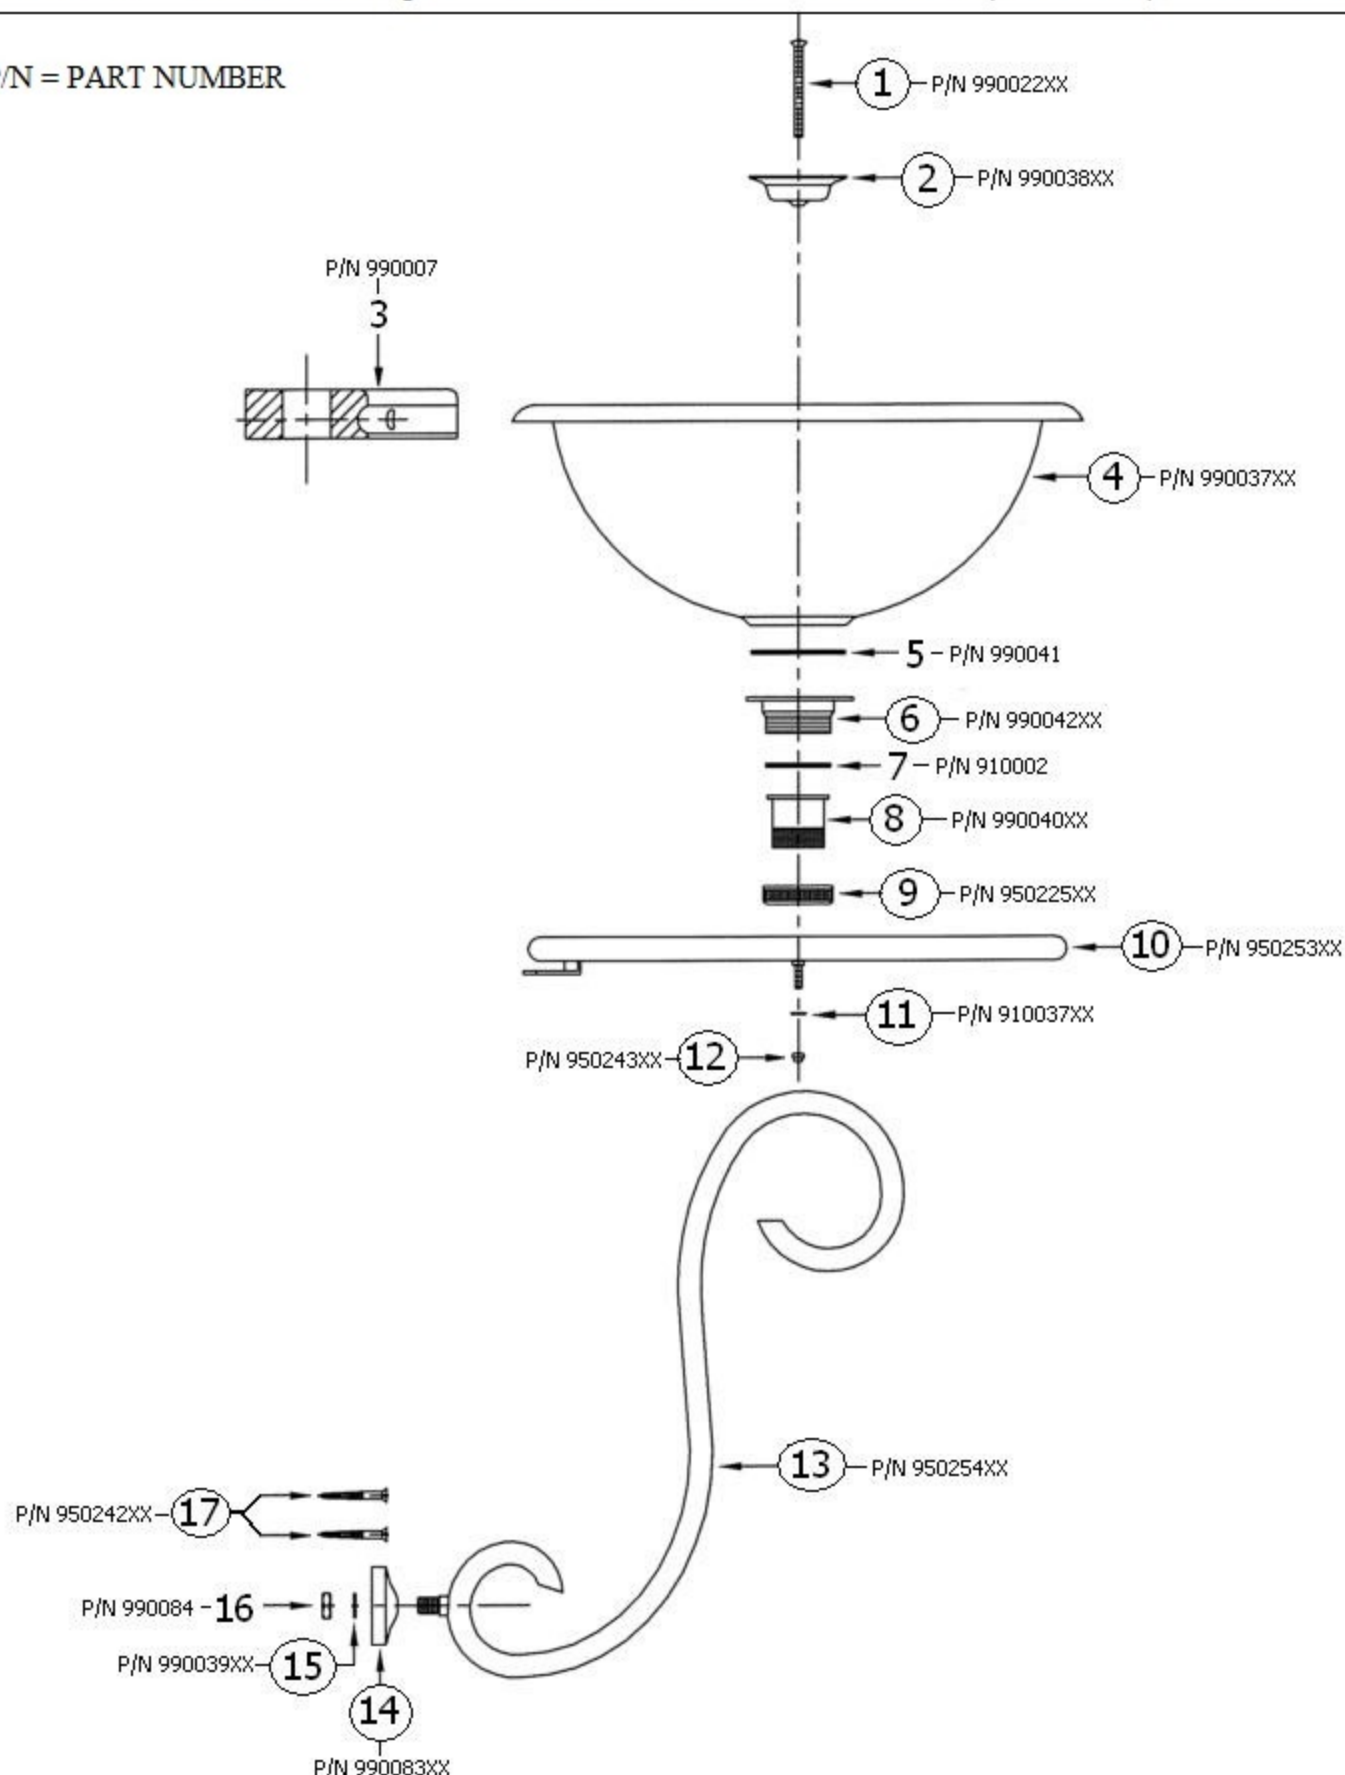

Technical Information

- Size: 13 3/4" W x 15 1/4" H x 16 1/2" D.
- Includes Azalee Grid Strainer (**2120**).
- Brass brackets, wooden shelf and bowl externally finished. Available finishes are French Weathered Brass (**47**), Polished Brass (**55**), Polished Nickel (**56**), Brushed Nickel (**57**), Satin Nickel (**60**) and Weathered Brass (**70**).
- Please See Cleaning Instructions: <http://herbeau.com/CleaningAll.pdf> For Finish Care and Maintenance Information.

Part#	Description
01	Finished Machine Screw
02	Finished Azalee Sink Trim
03	Wooden Support
04	Finished Arabesque Bowl
05	Rubber Gasket
06	Finished Drain Connection
07	Flat Rubber Washer
08	Finished Brass Drain Connection
09	Finished Brass Threaded Connection

Please follow example when ordering parts for 'Arabesque' Set

- To order part #14 – Wall Escutcheon For Arabesque
 - 990083xx
- Please substitute finish number needed in place of **xx**

Herbeau[®]
L'Art du Sanitaire depuis 1857

0214 - 'Arabesque' Set with Waste (2120) - 2017

0214 - 'Arabesque' Set with Waste (2120) - 2017

*P/N = PART NUMBER

○ = FINISHED PARTS

XX = TWO DIGIT FINISH CODE