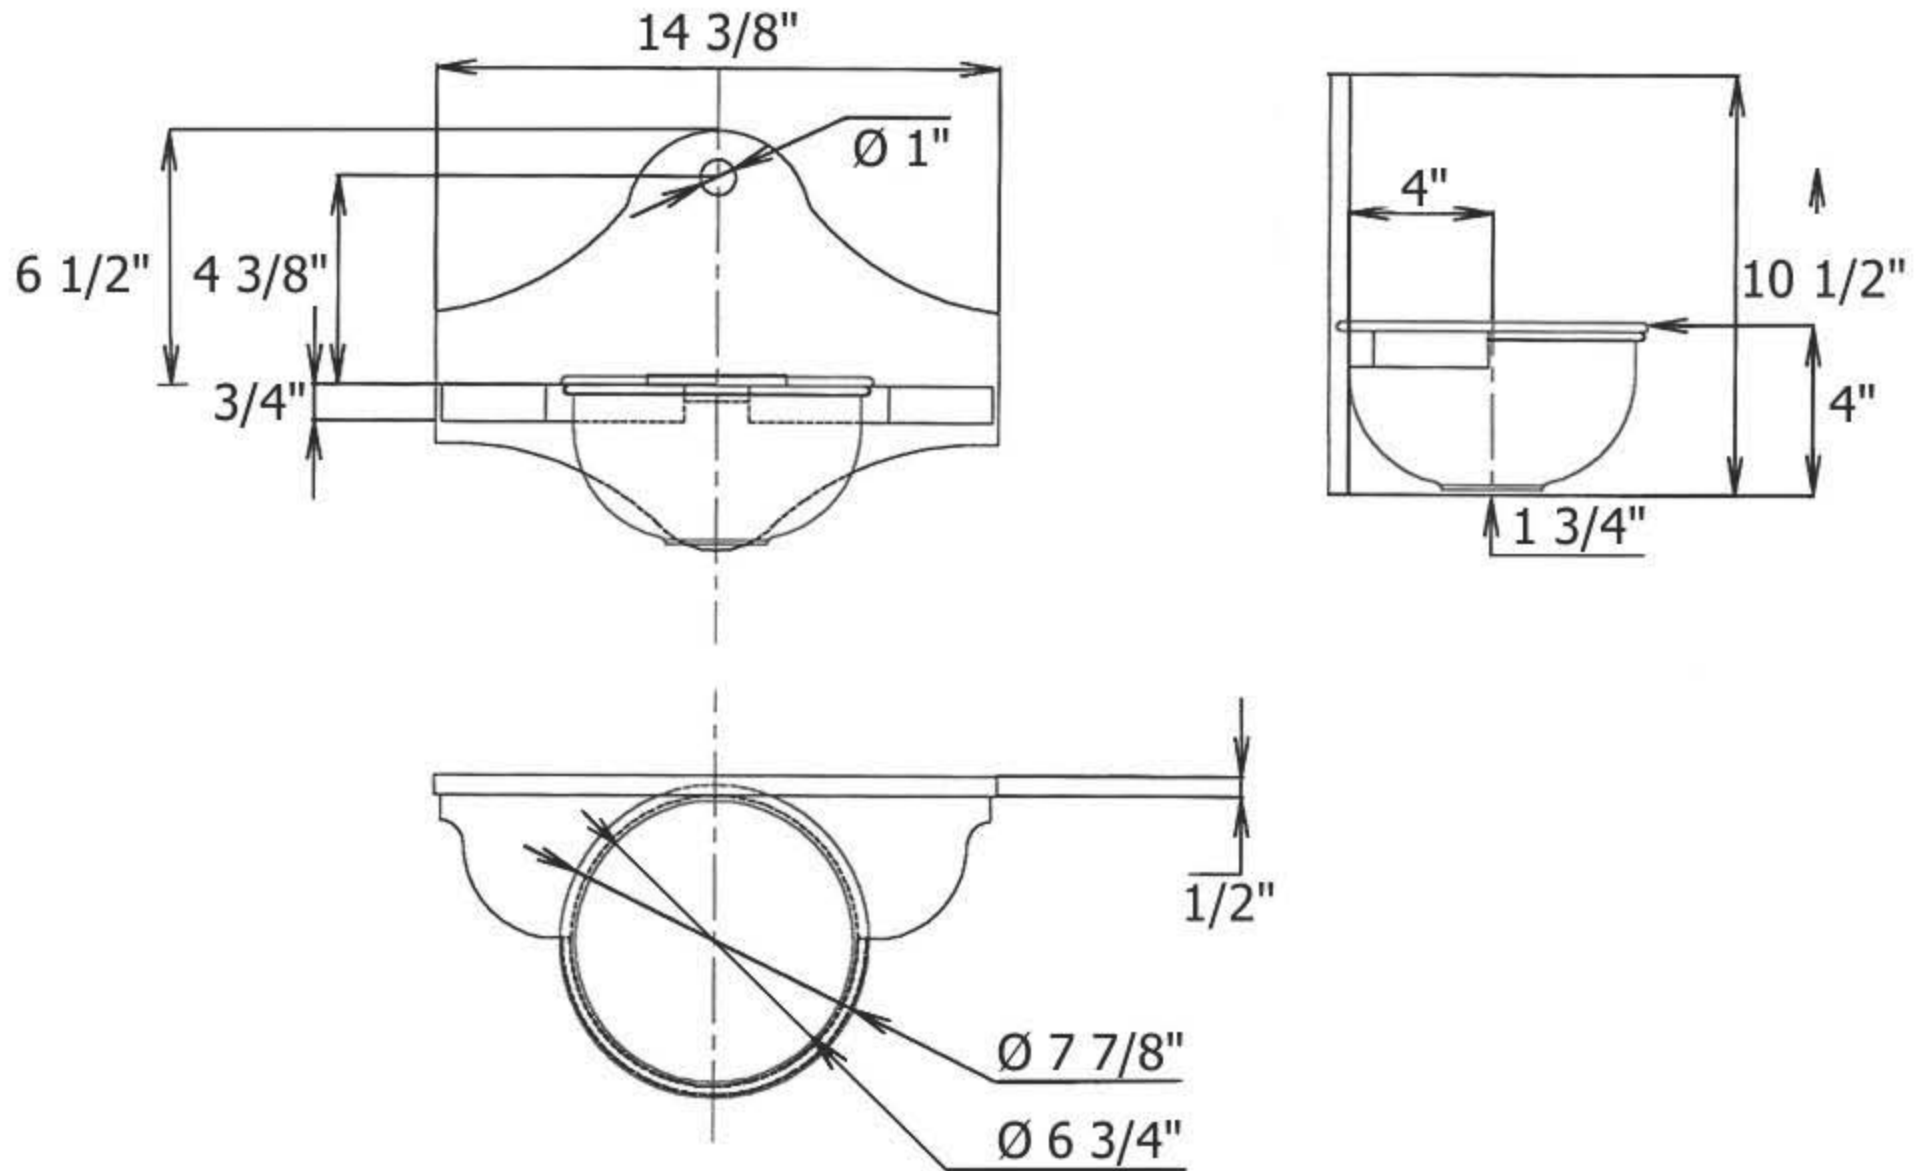

0210 – ‘Rince Doigts’ Round Bowl with Wooden Support and Brass Ring

Part #

Description

01

Bowl

Technical Information

- Specify “2120”, “2121” and “2122” to complete waste assembly.
- Metal Bowl available in French Weathered Brass (47), Polished Brass (55), Polished Nickel (56), Brushed Nickel (57), Satin Nickel (60) and Weathered Brass (70).
- White Bowl available in Moustier Polychrome (01), Moustier Bleu (02), Moustier Rose (03), Vieux Rouen (04), Sceau Rose (05), Sceau Bleu (06), Berain Rose (07), Berain Vert (08), Berain Bleu (09), Romantique (10), Rouen Marly (11), White (20) and Avesnes (21).
- Please See Cleaning Instructions: <http://herbeau.com/CleaningAll.pdf> For Finish Care and Maintenance Information.

Please follow example when ordering parts for Rince Doigts

- To order part#01 – Bowl
 - 0407xx
- Please substitute finish number needed in place of xx

Herbeau[®]
L'Art du Sanitaire depuis 1857

0210 - 'Rince Doigts' Round Bowl with Wooden Support & Brass Ring

0210 - 'Rince Doigts' Round Bowl With Wooden Support and Brass Ring

*P/N = PART NUMBER