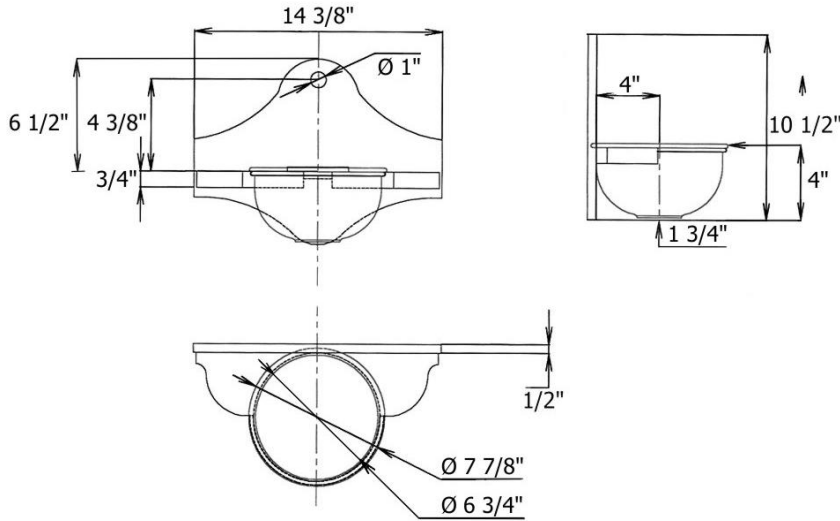

0210 – ‘Rince Doigts’ Round Bowl with Wooden Support and Brass Ring

Part #

Description

01

Bowl

Technical Information

- Specify “2120”, “2121” and “2122” to complete waste assembly.
- Metal Bowl available in French Weathered Brass (47), Polished Brass (55), Polished Nickel (56), Brushed Nickel (57), Satin Nickel (60) and Weathered Brass (70).
- White Bowl available in Moustier Polychrome (01), Moustier Bleu (02), Moustier Rose (03), Vieux Rouen (04), Sceau Rose (05), Sceau Bleu (06), Berain Rose (07), Berain Vert (08), Berain Bleu (09), Romantique (10), Rouen Marly (11), White (20) and Avesnes (21).
- Please See Cleaning Instructions: <http://herbeau.com/CleaningAll.pdf> For Finish Care and Maintenance Information.

Please follow example when ordering parts for Rince Doigts

- To order part#01 – Bowl
 - 0407xx
- Please substitute finish number needed in place of xx

Herbeau[®]
L'Art du Sanitaire depuis 1857

0210 - 'Rince Doigts' Round Bowl with Wooden Support & Brass Ring

0210 - 'Rince Doigts' Round Bowl With Wooden Support and Brass Ring

*P/N = PART NUMBER