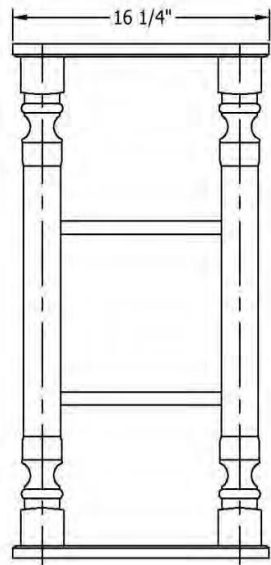

# 5833 – ‘Bonne Maman’ Wall Shelf Cabinet (NOTE: DISCONTINUED-2018)

Part #

Description

## Technical Information

- Solid Ash Wood.
- Ideal for Storing Towels and Soaps or Displaying Collectibles.
- Available in Antique Stain (**63**) and Unfinished (**99**).

**Herbeau**<sup>®</sup>  
L'Art du Sanitaire depuis 1857

# 5833 - 'Bonne Maman' Wall Shelf Cabinet