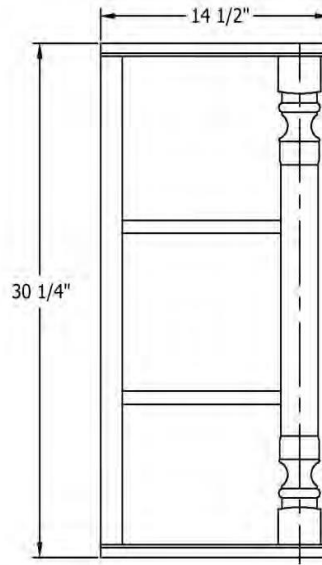

# 5833 – ‘Bonne Maman’ Wall Shelf Cabinet (NOTE: DISCONTINUED-2018)

Part #

Description